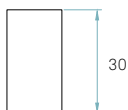

Romanica / SMALL WALL

by Mariví Calvo

REF. ROM50 A 28 & ROM30 A 28
Románica Medium & Small

References

ROM30 A

Certificates

Class I

220 - 250V

Wood shade colours

	20 Ivory White
	21 Natural Cherry
	22 Natural Beech
	24 Yellow
	25 Orange
	26 Red
	28 Blue
	29 Grey
	30 Turquoise
	31 Chocolate
	32 Pink

Components

Back plate
Brushed nickel

Box size
24 x 24 x 42 cm