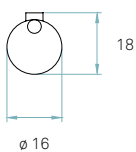

Romanica / SMALL WALL

by Mariví Calvo

REF. ROM50 A 28 & ROM30 A 28
Románica Medium & Small

References

ROM30 A

Certificates

Class I

220 - 250V

Wood shade colours

	20 Ivory White
	21 Natural Cherry
	22 Natural Beech
	24 Yellow
	25 Orange
	26 Red
	28 Blue
	29 Grey
	30 Turquoise
	31 Chocolate
	32 Pink

Components

Back plate
Brushed nickel

Box size
24 x 24 x 42 cm

Box volume
0,024 m³

Weight
Gross - 1,5 Kg
Net - 0,5 Kg

Recommended bulbs (Not Included)

E27

CFL Double tube
1 x 20 W max.

or

CFL Double tube DIM
1 x 18 W max.

or