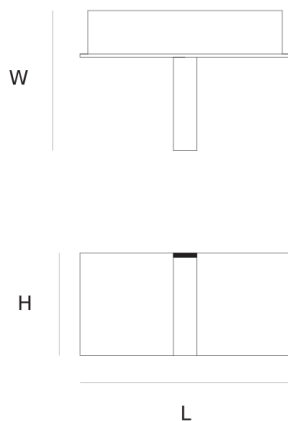

Product data sheet

Date: September 29th 2021

ABOUT MATCH WALL-LAMP

by Jos Muller

The size of a small matchbox is enough to produce light. The Match has a coloured or transparent detail. Due to the hole in the middle the colour of the light is not affected. Please specify the desired colour(s) with your order. (red, orange, yellow, green, light blue, transparent)

DIMENSIONS

L 13.5 cm 5.3 inch
H 6.3 cm 2.5 inch
W 9 cm 3.5 inch

LIGHTSOURCE

3,1W led, citizen, 2700K,
275LM

FINISH

Aluminium
polished

TYPE.NR

CANOPY

CABLELENGTH
Up to 0 cm 0 inch

INCLUDED

Yes

 1.5  2  34x34x17cm

TYPE	Wall-lamp
STANDARD	Black canopy with chrome cover plate. Trailing and leading edge dimmable.
OPTIONAL	
TRANSFORMER/DRIVER	Order separatly
DIMMING	depending the type of driver
CLASSIFICATION	UL no IP20 yes