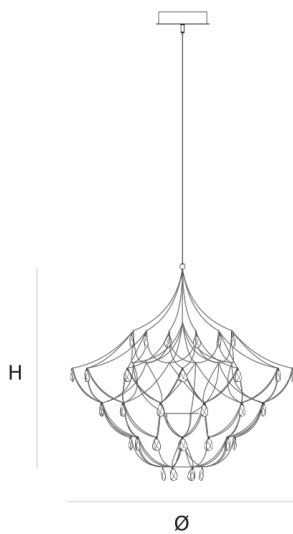

Product data sheet

Date: September 29th 2021

ABOUT **CRYSTAL GALAXY** **CHANDELIER** by Jan Pauwels

Like bright stars in the galaxy the crystals are sparkling in this transparent structure.

DIMENSIONS

Ø 200 cm 78.7 inch
H 200 cm 78.7 inch

CANOPY

Ø 25 cm 9.8 inch
H 5 cm 2 inch

CABLELENGTH

Up to 200 cm 78 inch

LIGHTSOURCE

156 x led E10, 12V/0,33W,
2600K, 3588LM

INCLUDED

Yes

 10  201  210x210x215cm

FINISH

Nickel
Brass
Copper
Blackbrass

TYPE.NR

TYPE	chandelier
STANDARD	The fixture is supplied with lamps. Black canopy with cover plate in matching colour of the fixture. Leading and trailing edge dimmable.
OPTIONAL	Downlight led 2700K 12V – 3W. 3000K or 3500K led.
TRANSFORMER/DRIVER	SCPower KVF-12060-TDW
DIMMING	leading and trailing edge