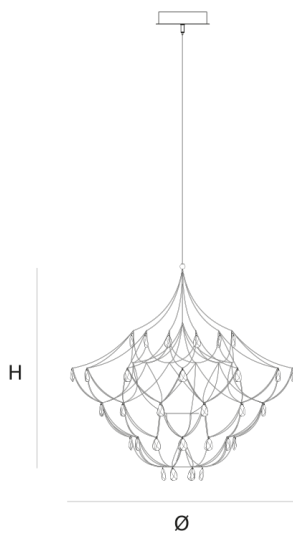

DIMENSIONS

Ø 180 cm 70.9 inch
H 180 cm 70.9 inch

CANOPY

Ø 25 cm 9.8 inch
H 5 cm 2 inch

CABLELENGTH

Up to 200 cm 78 inch

LIGHTSOURCE

150 x led E10, 12V/0,33W,
2600K, 3450LM

INCLUDED

Yes

 7  201  190x190x200cm

FINISH

Nickel
Brass
Copper
Blackbrass

TYPE.NR

TYPE	chandelier
STANDARD	The fixture is supplied with lamps. Black canopy with cover plate in matching colour of the fixture. Leading and trailing edge dimmable.
OPTIONAL	Downlight led 2700K 12V – 3W. 3000K or 3500K led.
TRANSFORMER/DRIVER	SCPower KVF-12060-TDW
DIMMING	leading and trailing edge