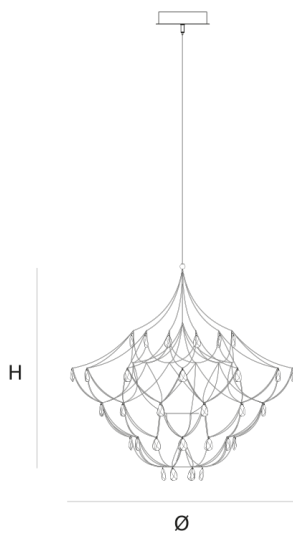

DIMENSIONS

Ø 160 cm 63 inch
H 160 cm 63 inch

CANOPY

Ø 25 cm 9.8 inch
H 5 cm 2 inch

CABLELENGTH

Up to 200 cm 78 inch

LIGHTSOURCE

144 x led E10, 12V/0,33W,
2600K, 3312LM

INCLUDED

Yes

 6  127  170x170x190cm

FINISH

Nickel 
Brass 
Copper 
Blackbrass 

TYPE.NR

TYPE	chandelier
STANDARD	The fixture is supplied with lamps. Black canopy with cover plate in matching colour of the fixture. Leading and trailing edge dimmable.
OPTIONAL	Downlight led 2700K 12V – 3W. 3000K or 3500K led.
TRANSFORMER/DRIVER	SCPower KVF-12060-TDW
DIMMING	leading and trailing edge