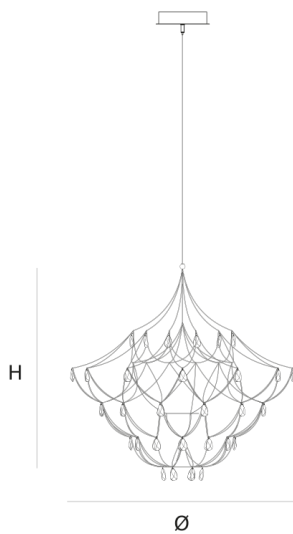

DIMENSIONS

Ø 140 cm 55.1 inch
H 140 cm 55.1 inch

CANOPY

Ø 25 cm 9.8 inch
H 5 cm 2 inch

CABLELENGTH

Up to 200 cm 78 inch

LIGHTSOURCE

126 x led E10, 12V/0,33W,
2600K, 2898LM

INCLUDED

Yes

 5  123  150x150x170cm

FINISH

Nickel
Brass
Copper
Blackbrass

TYPE.NR

TYPE	chandelier
STANDARD	The fixture is supplied with lamps. Black canopy with cover plate in matching colour of the fixture. Leading and trailing edge dimmable.
OPTIONAL	Downlight led 2700K 12V – 3W. 3000K or 3500K led.
TRANSFORMER/DRIVER	SCPpower KVF-12060-TDW
DIMMING	leading and trailing edge