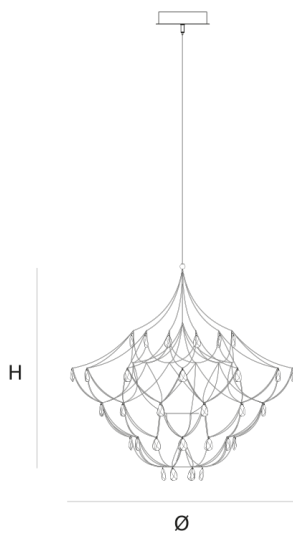

Product data sheet

Date: September 29th 2021

ABOUT **CRYSTAL GALAXY** **CHANDELIER** by Jan Pauwels

Like bright stars in the galaxy the crystals are sparkling in this transparent structure.

DIMENSIONS

Ø 120 cm 47.2 inch
H 120 cm 47.2 inch

CANOPY

Ø 25 cm 9.8 inch
H 5 cm 2 inch

CABLELENGTH

Up to 200 cm 78 inch

LIGHTSOURCE

108 x led E10, 12V/0,33W,
2600K, 2484LM

INCLUDED

Yes

 4  90  130x130x150cm

FINISH

Nickel 
Brass 
Copper 
Blackbrass 

TYPE.NR

TYPE	chandelier
STANDARD	The fixture is supplied with lamps. Black canopy with cover plate in matching colour of the fixture. Leading and trailing edge dimmable.
OPTIONAL	Downlight led 2700K 12V – 3W. 3000K or 3500K led.
TRANSFORMER/DRIVER	SCPower KVF-12060-TDW
DIMMING	leading and trailing edge