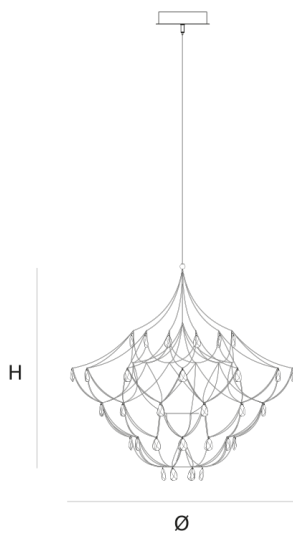

Product data sheet

Date: September 29th 2021

ABOUT **CRYSTAL GALAXY** **CHANDELIER** by Jan Pauwels

Like bright stars in the galaxy the crystals are sparkling in this transparent structure.

DIMENSIONS

Ø 100 cm 39.4 inch
H 100 cm 39.4 inch

CANOPY

Ø 20 cm 7.9 inch
H 5 cm 2 inch

CABLELENGTH

Up to 200 cm 78 inch

LIGHTSOURCE

75 x led E10, 12V/0,33W,
2600K, 1725LM

INCLUDED

Yes

 3  70  110x110x110cm

FINISH

Nickel 
Brass 
Copper 
Blackbrass 

TYPE.NR

TYPE	chandelier
STANDARD	The fixture is supplied with lamps. Black canopy with cover plate in matching colour of the fixture. Leading and trailing edge dimmable.
OPTIONAL	Downlight led 2700K 12V – 3W. 3000K or 3500K led.
TRANSFORMER/DRIVER	SCPower KVF-12030-TDW
DIMMING	leading and trailing edge