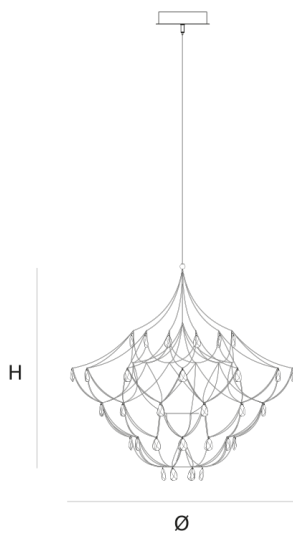

DIMENSIONS

Ø 60 cm 23.6 inch
H 60 cm 23.6 inch

CANOPY

Ø 20 cm 7.9 inch
H 5 cm 2 inch

CABLELENGTH

Up to 200 cm 78 inch

LIGHTSOURCE

48 x led E10, 12V/0,33W,
2600K, 1104LM

INCLUDED

Yes

 KG	 KG	
2	3	57x57x57cm
1	1.5	34x34x17cm

FINISH

Nickel
Brass
Copper
Blackbrass

TYPE.NR

TYPE	chandelier
STANDARD	The fixture is supplied with lamps. Black canopy with cover plate in matching colour of the fixture. Leading and trailing edge dimmable.
OPTIONAL	Downlight led 2700K 12V – 3W. 3000K or 3500K led.
TRANSFORMER/DRIVER	SCPower KVF-12030-TDW
DIMMING	leading and trailing edge