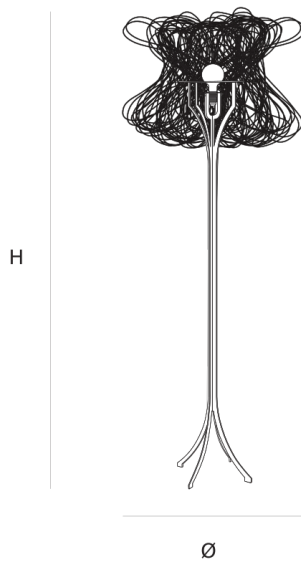

Product data sheet

Date: September 28th 2021

ABOUT CLOCHE FLOORLAMP

by Ralph Frickel

Chic like a lady's hat. A tribute to the French Haute Couture of the early twentieth century, and a nod to the classic lampshades of the 1920s.

Available as suspension, wall, floor and table lamp. The structure of the floor and table lamp is powder coated metallic grey

DIMENSIONS

Ø 60 cm 23.6 inch
H 190 cm 74.8 inch

LIGHTSOURCE

E27 led, 8W, 620LM,
2200K

FINISH

Steelwire

TYPE.NR

CANOPY

CABLELENGTH

Up to 0 cm 0 inch

INCLUDED

Yes

 20  35  55x55x200cm

TYPE	Floorlamp
STANDARD	The fixture is supplied with a dimmable led lamp. The power cable is with a light grey textile cover. The floor and table lamp are with cord dimmer
OPTIONAL	
TRANSFORMER/DRIVER	n/a
DIMMING	led dimmer