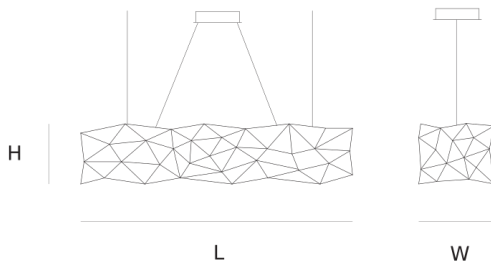

TYPE	suspension
STANDARD	The fixture is supplied with lamps. Black canopy with cover plate in matching colour of the fixture. Leading and trailing edge dimmable.
OPTIONAL	Downlight MR16 led dim to warm 12V – 7W. Rectangular canopy 3000K or 3500K led.
TRANSFORMER/DRIVER	SCPower KVF-12030-TDW
DIMMING	leading and trailing edge