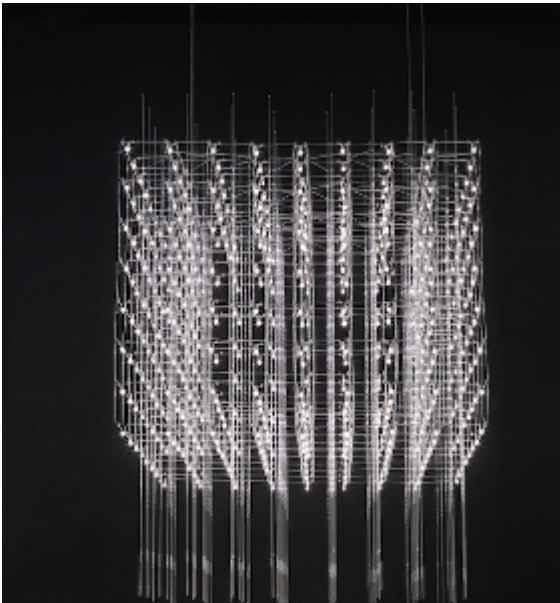

Product data sheet

Date: September 27th 2021

ABOUT **UNIVERSE SQUARE** **WITH GLASS** **SUSPENSION** by Jan Pauwels

By adding vertical glass tubes, the Universe Square looks immense by showing myriads of shiny reflecting lights (see model Cosmos Square 100 for the version with led circuit boards)

DIMENSIONS

L 104 cm 40.9 inch
H 85 cm 33.5 inch
W 104 cm 40.9 inch

CANOPY

L 59.5 cm 23.4 inch
H 10 cm 3.9 inch
W 37.5 cm 14.8 inch

CABLELENGTH

Up to 200 cm 78 inch

LIGHTSOURCE

548 x led, E10,
12V/0,33W, 2600K,
12604LM

INCLUDED

Yes

9	45	126x112x110cm
24	25	36x36x85cm

FINISH

Nickel
Brass
Copper
Blackbrass

TYPE.NR

TYPE	suspension
STANDARD	The fixture is supplied with lamps and glass rods of 150cm. Black canopy with cover plate in matching colour of the fixture. Leading and trailing edge dimmable
OPTIONAL	3000K or 3500K led.
TRANSFORMER/DRIVER	SCPower KVF-12200-TDW
DIMMING	leading and trailing edge