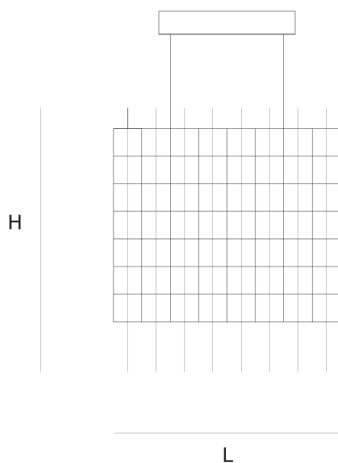

Product data sheet

Date: September 27th 2021

ABOUT **UNIVERSE SQUARE** **WITH GLASS** **SUSPENSION** by Jan Pauwels

By adding vertical glass tubes, the Universe Square looks immense by showing myriads of shiny reflecting lights (see model Cosmos Square 100 for the version with led circuit boards)

DIMENSIONS

L 104 cm 40.9 inch
H 85 cm 33.5 inch
W 104 cm 40.9 inch

CANOPY

L 59.5 cm 23.4 inch
H 10 cm 3.9 inch
W 37.5 cm 14.8 inch

CABLELENGTH

Up to 200 cm 78 inch

LIGHTSOURCE

548 x led, E10,
12V/0,33W, 2600K,
12604LM

INCLUDED

Yes

9	45	126x112x110cm
24	25	36x36x85cm

FINISH

Nickel
Brass
Copper
Blackbrass

TYPE.NR

TYPE	suspension
STANDARD	The fixture is supplied with lamps and glass rods of 150cm. Black canopy with cover plate in matching colour of the fixture. Leading and trailing edge dimmable
OPTIONAL	3000K or 3500K led.
TRANSFORMER/DRIVER	SCPower KVF-12200-TDW
DIMMING	leading and trailing edge