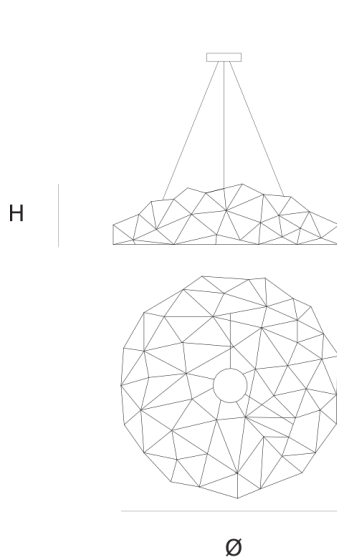

Product data sheet

Date: September 27th 2021

ABOUT **UNIVERSE DISC**

SUSPENSION by Jan Pauwels

The round version of the Universe is available in various sizes and finishes. Every Universe is handmade, the E10 lamps are placed randomly, making every model unique. (see model Cosmos Disc for the version with led circuit boards)

DIMENSIONS

Ø 200 cm 78.7 inch
H 35 cm 13.8 inch

CANOPY

Ø 20 cm 7.9 inch
H 7.5 cm 3 inch

CABLELENGTH

Up to 200 cm 78 inch

LIGHTSOURCE

INCLUDED
Yes