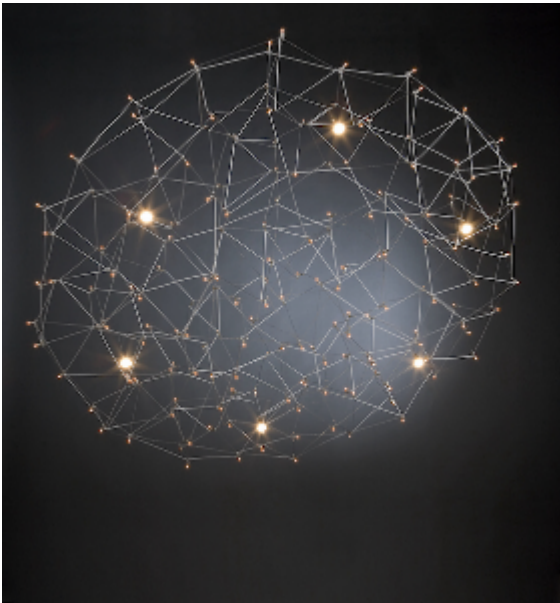

Product data sheet

Date: September 27th 2021

ABOUT **UNIVERSE DISC**

SUSPENSION by Jan Pauwels

The round version of the Universe is available in various sizes and finishes. Every Universe is handmade, the E10 lamps are placed randomly, making every model unique. (see model Cosmos Disc for the version with led circuit boards)

DIMENSIONS

Ø 200 cm 78.7 inch
H 35 cm 13.8 inch

CANOPY

Ø 20 cm 7.9 inch
H 7.5 cm 3 inch

CABLELENGTH

Up to 200 cm 78 inch

LIGHTSOURCE

INCLUDED
Yes

FINISH

Nickel
Brass
Copper
Blackbrass

TYPE.NR

TYPE	suspension
STANDARD	The fixture is supplied with lamps. Black canopy with cover plate in matching colour of the fixture. Leading and trailing edge dimmable.
OPTIONAL	Downlight MR16 led dim to warm 12V – 7W. 3000K or 3500K led.
TRANSFORMER/DRIVER	SCPower KVF-12060-TDW
DIMMING	leading and trailing edge