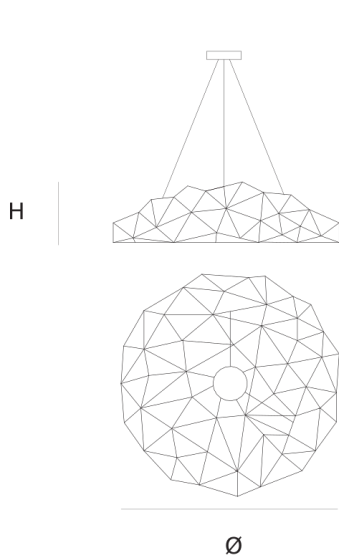

Product data sheet

Date: September 27th 2021

ABOUT **UNIVERSE DISC**

SUSPENSION by Jan Pauwels

The round version of the Universe is available in various sizes and finishes. Every Universe is handmade, the E10 lamps are placed randomly, making every model unique. (see model Cosmos Disc for the version with led circuit boards)

DIMENSIONS

Ø 120 cm 47.2 inch
H 35 cm 13.8 inch

CANOPY

Ø 20 cm 7.9 inch
H 6 cm 2.4 inch

CABLELENGTH

Up to 200 cm 78 inch

LIGHTSOURCE

65 x E10, 12V/0,33W led,
2600K, 1495LM

INCLUDED

Yes

 5  30  125x40x140cm

FINISH

Nickel 
Brass 
Copper 
Blackbrass 

TYPE.NR

TYPE	suspension
STANDARD	The fixture is supplied with lamps. Black canopy with cover plate in matching colour of the fixture. Leading and trailing edge dimmable.
OPTIONAL	Downlight MR16 led dim to warm 12V – 7W. 3000K or 3500K led.
TRANSFORMER/DRIVER	SCPower KVF-12030-TDW
DIMMING	leading and trailing edge