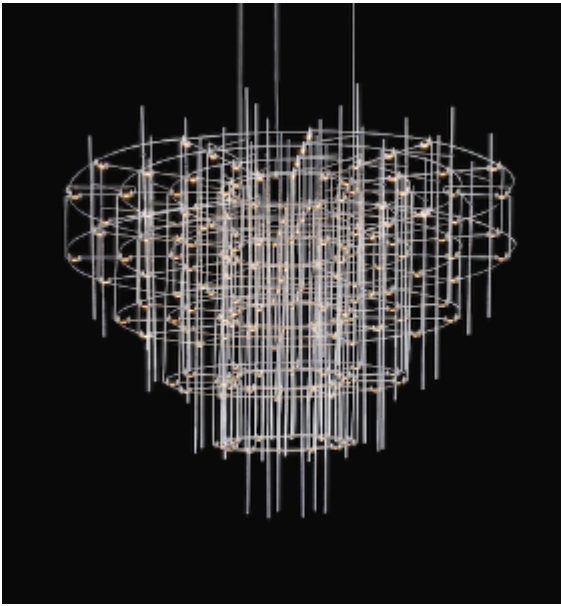

Product data sheet

Date: September 27th 2021

ABOUT **SPY CHANDELIER** by Jan Pauwels

The luxurious atmosphere of the past in a new configuration. Symmetrical circles in a conical shape. The circuit boards have leds on both sides. 2/3 of the light goes down and 1/3 goes up.

DIMENSIONS

Ø 140 cm 55.1 inch
H 85 cm 33.5 inch

CANOPY

Ø 35.5 cm 13.9 inch
H 6.5 cm 2.6 inch

CABLELENGTH

Up to 200 cm 78 inch

LIGHTSOURCE

264 x led 12V/0,6W,
2800K, 7920LM

INCLUDED

Yes

 8  100  150x150x80cm

FINISH

Nickel 
Brass 
Copper 
Blackbrass 

TYPE.NR

TYPE	chandelier
STANDARD	Black canopy with cover plate in matching colour of the fixture. Leading and trailing edge dimmable.
OPTIONAL	Dim unit with remote control (other dimming options on request).
TRANSFORMER/DRIVER	SCPower KVF-12200-TDW
DIMMING	leading and trailing edge
CLASSIFICATION	UL no IP20 yes