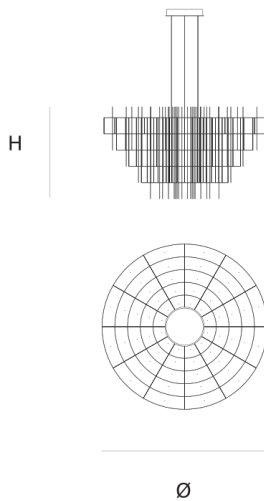

Product data sheet

Date: September 27th 2021

ABOUT **SPY CHANDELIER** by Jan Pauwels

The luxurious atmosphere of the past in a new configuration. Symmetrical circles in a conical shape. The circuit boards have leds on both sides. 2/3 of the light goes down and 1/3 goes up.

DIMENSIONS

Ø 140 cm 55.1 inch
H 85 cm 33.5 inch

CANOPY

Ø 35.5 cm 13.9 inch
H 6.5 cm 2.6 inch

CABLELENGTH

Up to 200 cm 78 inch

LIGHTSOURCE

264 x led 12V/0,6W,
2800K, 7920LM

INCLUDED

Yes

 8  100  150x150x80cm

FINISH

Nickel 
Brass 
Copper 
Blackbrass 

TYPE.NR

TYPE	chandelier
STANDARD	Black canopy with cover plate in matching colour of the fixture. Leading and trailing edge dimmable.
OPTIONAL	Dim unit with remote control (other dimming options on request).
TRANSFORMER/DRIVER	SCPower KVF-12200-TDW
DIMMING	leading and trailing edge
CLASSIFICATION	UL no IP20 yes