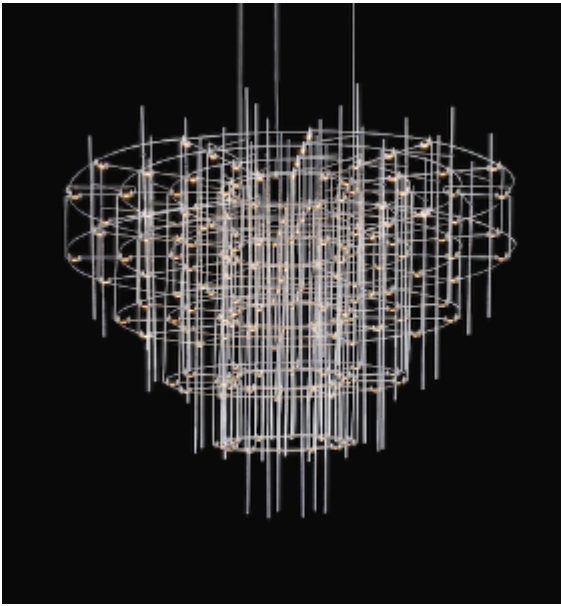

Product data sheet

Date: September 27th 2021

ABOUT **SPY CHANDELIER** by Jan Pauwels

The luxurious atmosphere of the past in a new configuration. Symmetrical circles in a conical shape. The circuit boards have leds on both sides. 2/3 of the light goes down and 1/3 goes up.

DIMENSIONS

Ø 100 cm 39.4 inch
H 85 cm 33.5 inch

CANOPY

Ø 35.5 cm 13.9 inch
H 6.5 cm 2.6 inch

CABLELENGTH

Up to 200 cm 78 inch

LIGHTSOURCE

168 x led 12V/0,6W,
2800K, 5040LM

INCLUDED

Yes

 6  63  110x110x80cm

FINISH

Nickel 
Brass 
Copper 
Blackbrass 

TYPE.NR

TYPE	chandelier
STANDARD	Black canopy with cover plate in matching colour of the fixture. Leading and trailing edge dimmable.
OPTIONAL	Dim unit with remote control (other dimming options on request).
TRANSFORMER/DRIVER	SCPower KVF-12100-TDW
DIMMING	leading and trailing edge
CLASSIFICATION	UL no IP20 yes