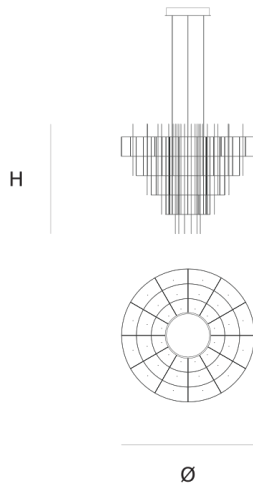

Product data sheet

Date: September 27th 2021

ABOUT **SPY CHANDELIER** by Jan Pauwels

The luxurious atmosphere of the past in a new configuration. Symmetrical circles in a conical shape. The circuit boards have leds on both sides. 2/3 of the light goes down and 1/3 goes up.

DIMENSIONS

Ø 100 cm 39.4 inch
H 85 cm 33.5 inch

CANOPY

Ø 35.5 cm 13.9 inch
H 6.5 cm 2.6 inch

CABLELENGTH

Up to 200 cm 78 inch

LIGHTSOURCE

168 x led 12V/0,6W,
2800K, 5040LM

INCLUDED

Yes

 6  63  110x110x80cm

FINISH

Nickel 
Brass 
Copper 
Blackbrass 

TYPE.NR

TYPE	chandelier
STANDARD	Black canopy with cover plate in matching colour of the fixture. Leading and trailing edge dimmable.
OPTIONAL	Dim unit with remote control (other dimming options on request).
TRANSFORMER/DRIVER	SCPower KVF-12100-TDW
DIMMING	leading and trailing edge
CLASSIFICATION	UL no IP20 yes