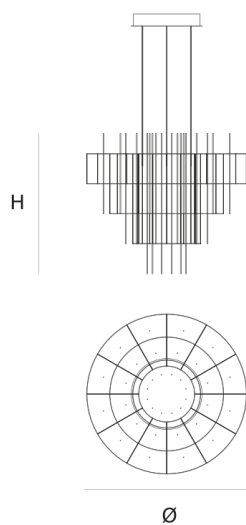

Product data sheet

Date: September 27th 2021

ABOUT **SPY CHANDELIER** by Jan Pauwels

The luxurious atmosphere of the past in a new configuration. Symmetrical circles in a conical shape. The circuit boards have leds on both sides. 2/3 of the light goes down and 1/3 goes up.

DIMENSIONS

L 80 cm 31.5 inch
H 37.5 cm 14.8 inch
W 80 cm 31.5 inch

CANOPY

Ø 35.5 cm 13.9 inch
H 6.5 cm 2.6 inch

CABLELENGTH

Up to 200 cm 78 inch

LIGHTSOURCE

108x led 12V/0,6W
2800K 3240LM