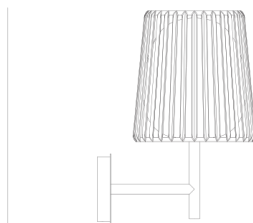

## ABOUT **JULIA WALL-LAMP** by Daniel Becker

A reinterpretation of the classic textile plissé shade. Julia series includes suspensions, chandeliers, wall, floor and table lamps. Each one consists of two shades: the outer is handmade of brass, while the inner is made of translucent glass. Both shades are connected to a classic table lamp in a way that signifies the present archetypal gesture.

### DIMENSIONS

Ø 19 cm 7.5 inch  
H 35 cm 13.8 inch  
W 25 cm 9.8 inch

### CABLELENGTH

Up to 0 cm 0 inch

 1.5  3  80x31x26cm

H

W

TYPE	Wall-lamp
STANDARD	The fixture is supplied with dim to warm led lamps. Black canopy with cover plate in matching colour of the fixture.
OPTIONAL	
TRANSFORMER/DRIVER	n/a
DIMMING	led dimmer