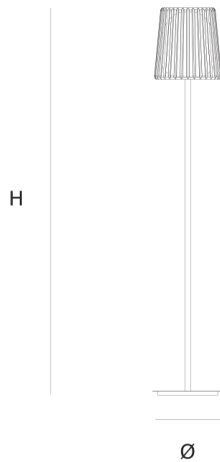

Product data sheet

Date: September 23rd 2021

ABOUT **JULIA FLOORLAMP** by Daniel Becker

A reinterpretation of the classic textile plissé shade. Julia series includes suspensions, chandeliers, wall, floor and table lamps. Each one consists of two shades: the outer is handmade of brass, while the inner is made of translucent glass. Both shades are connected to a classic table lamp in a way that signifies the present archetypal gesture.

DIMENSIONS

Ø 19 cm 7.5 inch
H 110 cm 43.3 inch

LIGHTSOURCE

1 x E14 led, 4W, 260LM,
2000-2900K

FINISH

Chrome plated
Brass

TYPE.NR

CANOPY

CABLELENGTH

Up to 200 cm 78 inch

INCLUDED

Yes

TYPE	Floorlamp
STANDARD	The fixture is supplied with dim to warm led lamps. Black canopy with cover plate in matching colour of the fixture. The floor and table lamp have a cord switch.
OPTIONAL	
TRANSFORMER/DRIVER	n/a
DIMMING	n/a