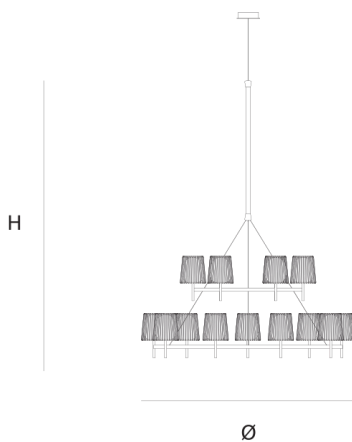

Product data sheet

Date: September 23rd 2021

ABOUT **JULIA DOUBLE**

CHANDELIER by Daniel Becker

A reinterpretation of the classic textile plissé shade. Julia series includes suspensions, chandeliers, wall, floor and table lamps. Each one consists of two shades: the outer is handmade of brass, while the inner is made of translucent glass. Both shades are connected to a classic table lamp in a way that signifies the present archetypal gesture.

DIMENSIONS

Ø 160 cm 63 inch
H 185 cm 72.8 inch

LIGHTSOURCE

15 x E14 led, 4W,
3900LM, 2000-2900K

FINISH

Chrome plated
Brass

TYPE.NR

CANOPY

Ø 17 cm 6.7 inch
H 5 cm 2 inch

INCLUDED

Yes

CABLELENGTH

Up to 300 cm 118 inch

TYPE	chandelier
STANDARD	
OPTIONAL	
TRANSFORMER/DRIVER	n/a
DIMMING	led dimmer
CLASSIFICATION	UL no IP20 yes

ENERGY LABEL A+
YEAR OF DESIGN 2016