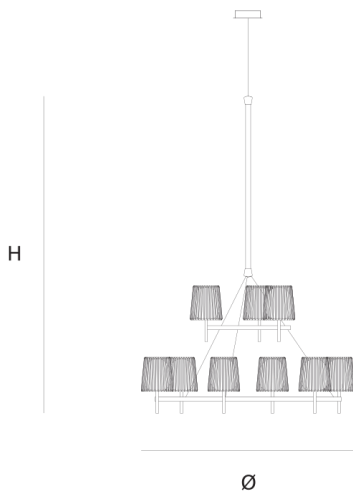

Product data sheet

Date: September 23rd 2021

ABOUT **JULIA DOUBLE**

CHANDELIER by Daniel Becker

A reinterpretation of the classic textile plissé shade. Julia series includes suspensions, chandeliers, wall, floor and table lamps. Each one consists of two shades: the outer is handmade of brass, while the inner is made of translucent glass. Both shades are connected to a classic table lamp in a way that signifies the present archetypal gesture.

DIMENSIONS

Ø 130 cm 51.2 inch
H 205 cm 80.7 inch

LIGHTSOURCE

9 x E14 led, 4W, 2340LM,
2000-2900K

FINISH

Chrome plated
Brass

TYPE.NR

CANOPY

Ø 17 cm 6.7 inch
H 5 cm 2 inch

INCLUDED

Yes

CABLELENGTH

Up to 300 cm 118 inch

TYPE	chandelier
STANDARD	The fixture is supplied with dim to warm led lamps. Black canopy with cover plate in matching colour of the fixture.
OPTIONAL	
TRANSFORMER/DRIVER	n/a
DIMMING	led dimmer