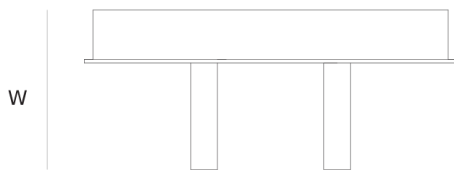

Product data sheet

Date: September 29th 2021

ABOUT MATCH WALL-LAMP

by Jos Muller

The size of a small matchbox is enough to produce light. The Match has a coloured or transparent detail. Due to the hole in the middle the colour of the light is not affected. Please specify the desired colour(s) with your order. (red, orange, yellow, green, light blue, transparent)

DIMENSIONS

L 21 cm 8.3 inch
H 6.3 cm 2.5 inch
W 9 cm 3.5 inch

LIGHTSOURCE

6,2W led, citizen, 2700K,
550LM

FINISH

Aluminium
polished

TYPE.NR

CANOPY

CABLELENGTH
Up to 0 cm 0 inch

INCLUDED

Yes

 2  2.5  34x34x17cm

TYPE	Wall-lamp
STANDARD	Black canopy with chrome cover plate. Trailing and leading edge dimmable.
OPTIONAL	
TRANSFORMER/DRIVER	Minidim 1-12VA, 350/700mA
DIMMING	trailing edge
CLASSIFICATION	UL no IP20 yes