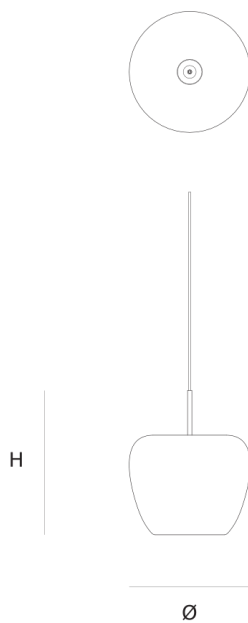

Product data sheet

Date: September 22nd 2021

ABOUT **APPLE MOOD SMALL** **SUSPENSION** by Malika Novi

The natural beauty of the apple. A transparent apple shaped glass with a solid aluminium core. Pay attention of ordering separately the canopy and driver.

DIMENSIONS

Ø 11.5 cm 4.5 inch
H 9.5 cm 3.7 inch

CANOPY

CABLELENGTH
Up to 200 cm 78 inch

LIGHTSOURCE

Led, 2,5W, 200LM, 2700K

INCLUDED

Yes