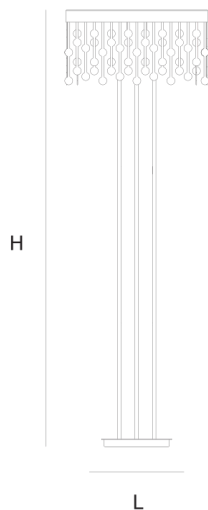

Product data sheet

Date: September 22nd 2021

QUASAR
H O L L A N D

ABOUT MELODY FLOORLAMP

by Sybille van Gammeren

The Art Deco style and love for music were the inspiration for the designer to create this light. The characteristic stainless steel combined with the gold leaf finish gives a frivolous effect

DIMENSIONS

L 40 cm 15.7 inch
H 175 cm 68.9 inch

LIGHTSOURCE

Led 20W, 2700K,
CRI>90, 972LM

FINISH

Stainless steel
polished

TYPE.NR

CANOPY

CABLELENGTH

Up to 0 cm 0 inch

INCLUDED

Yes

 20  35  50x50x181cm

TYPE	Floorlamp
STANDARD	Black canopy with chrome cover plate. The suspension lamps are not Dimmable. The floor lamp has an integrated dimmer button in the base.
OPTIONAL	
TRANSFORMER/DRIVER	Meanwell IDLV-45-24
DIMMING	dimmer integrated