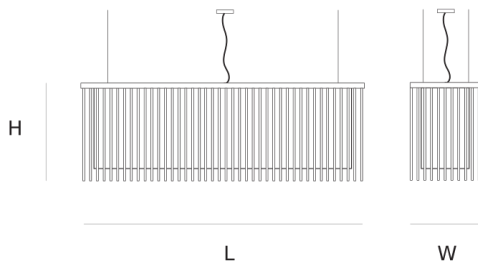

DIMENSIONS

L 182 cm 71.7 inch
H 50 cm 19.7 inch
W 36 cm 14.2 inch

CANOPY

L 9 cm 3.5 inch
H 2.5 cm 1 inch
W 9 cm 3.5 inch

CABLELENGTH

Up to 200 cm 78 inch

LIGHTSOURCE

74 x E10/0,33W, 6 x GU
5,3 led 7W, 3 x 2,5W led

FINISH

Red
Smoke

TYPE.NR

INCLUDED

Yes

33

35

190x40x50cm

28

32

4x60x30x25cm

TYPE	suspension
STANDARD	The fixture is supplied without lamps (only the E10 lamps are included). Transparent cable. Trailing edge dimmable.
OPTIONAL	
TRANSFORMER/DRIVER	12 Volt electronic
DIMMING	trailing edge