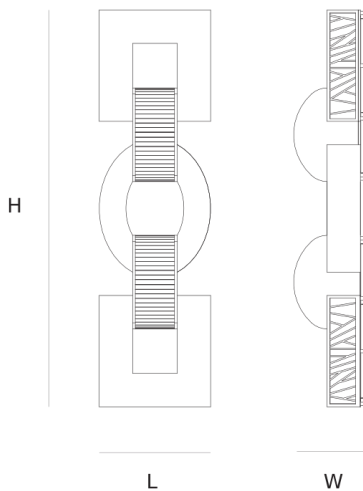

Product data sheet

Date: October 6th 2021

ABOUT **RUBY WALL-LAMP** by Ravage

Interior jewelry. An enlarged link of a bracelet, hypermodern metalworking techniques combined with artisanal stained glass. Two widely separated worlds forged together.

DIMENSIONS

L 50 cm 19.7 inch
H 178 cm 70.1 inch
W 30 cm 11.8 inch

LIGHTSOURCE

Ledstrip 57,6W, 2700K,
CRI>90, 4968LM

FINISH

Copper
Stainless steel
polished

TYPE.NR

CANOPY

INCLUDED

Yes

CABLELENGTH

Up to 0 cm 0 inch

TYPE	Wall-lamp
STANDARD	Not dimmable.
OPTIONAL	Dim unit with remote control (other dimming options on request). 2400K, 3000K or 4000K led.
TRANSFORMER/DRIVER	SCPower KVF-24060-TDW
DIMMING	leading and trailing edge
CLASSIFICATION	UL no IP20 yes