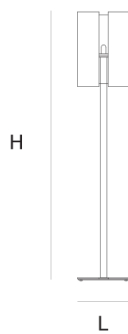

### DIMENSIONS

L 35 cm 13.8 inch  
H 180 cm 70.9 inch  
W 35 cm 13.8 inch

### CANOPY

### CABLELENGTH

Up to 0 cm 0 inch

2	3	36x36x80cm
8	8	36x36x185cm

TYPE	Floorlamp
STANDARD	The fixture is supplied without a lamp. Transparent PMMA. Floor and table lamp with cord switch. Suspension with black canopy and mirror polished stainless steel cover.
OPTIONAL	Frosted PMMA.
TRANSFORMER/DRIVER	n/a
DIMMING	n/a