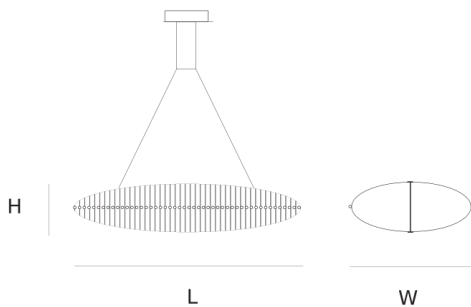

### CANOPY

Ø	20 cm	7.9 inch
H	5 cm	2 inch

### INCLUDED

Yes

5	6	200x65x80cm
2.5	3	34x34x17cm

### CABLELENGTH

Up to 200 cm 78 inch

TYPE	suspension
STANDARD	The fixture is supplied with lamps. Black canopy with cover plate in matching colour of the fixture. Leading and trailing edge dimmable.
OPTIONAL	3000K or 3500K led.
TRANSFORMER/DRIVER	SCPower KVF-12030-TDW
DIMMING	leading and trailing edge