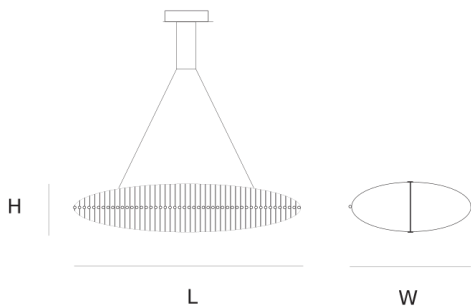

Product data sheet

Date: October 6th 2021

ABOUT FIELTEBEK

SUSPENSION by Jan Pauwels

A fish skeleton made of illuminated metal rods. Available in 3 sizes and 2 finishes.

DIMENSIONS

L	150 cm	59.1 inch
H	45 cm	17.7 inch
W	65 cm	25.6 inch

LIGHTSOURCE

56 x led E10, 12V/0,33W,
2600K, 1288LM

FINISH

Nickel
Brass

TYPE.NR

CANOPY

Ø	20 cm	7.9 inch
H	5 cm	2 inch

INCLUDED

Yes

CABLELENGTH

Up to 150 cm 59 inch

TYPE	suspension
STANDARD	The fixture is supplied with lamps. Black canopy with cover plate in matching colour of the fixture. Leading and trailing edge dimmable.
OPTIONAL	3000K or 3500K led.
TRANSFORMER/DRIVER	SCPower KVF-12030-TDW
DIMMING	leading and trailing edge