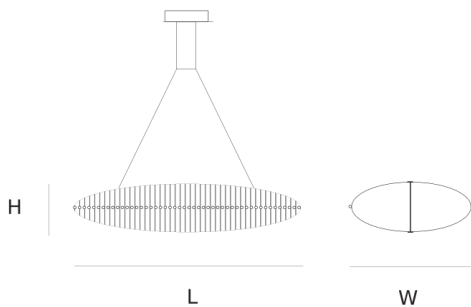

CABLELENGTH

Up to 150 cm 59 inch

TYPE	suspension
STANDARD	The fixture is supplied with lamps. Black canopy with cover plate in matching colour of the fixture. Leading and trailing edge dimmable.
OPTIONAL	3000K or 3500K led.
TRANSFORMER/DRIVER	SCPower KVF-12030-TDW
DIMMING	leading and trailing edge