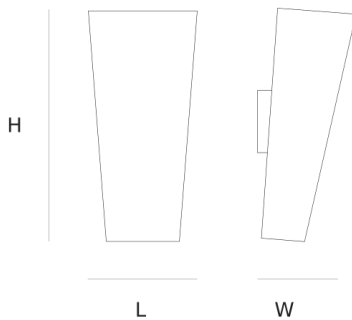

DIMENSIONS

L 25 cm 9.8 inch
H 60 cm 23.6 inch

LIGHTSOURCE

1 x E27 70W*

FINISH

Aluminium
polished
Bronze

TYPE.NR

CANOPY

No

CABLELENGTH

Up to 0 cm 0 inch

80x30x25cm

TYPE	Wall-lamp
STANDARD	The fixture is supplied without a lamp.
OPTIONAL	
TRANSFORMER/DRIVER	n/a
DIMMING	depending the lightbulb
CLASSIFICATION	UL no IP20 yes

ENERGY LABEL n/a
YEAR OF DESIGN 1992