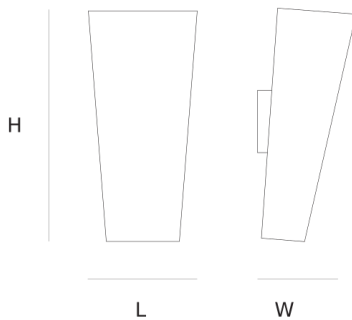

CABLELENGTH

Up to 0 cm 0 inch

TYPE	Wall-lamp
STANDARD	The fixture is supplied without a lamp.
OPTIONAL	
TRANSFORMER/DRIVER	n/a
DIMMING	depending the lightbulb
CLASSIFICATION	UL no IP20 yes