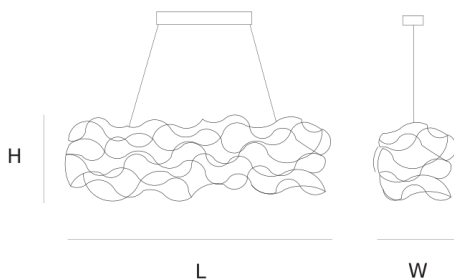

Product data sheet

Date: September 30th 2021

ABOUT SIRIO SUSPENSION

by Jan Pauwels

LED circuit boards and tiny curled metal rods are the only two basic elements of this light fixture. They give the lamp its structure and shape. The circuit boards have leds on both sides. 2/3 of the light goes down and 1/3 goes up.

DIMENSIONS

L 200 cm 78.7 inch
H 40 cm 15.7 inch
W 40 cm 15.7 inch

CANOPY

L 54 cm 21.3 inch
H 4.5 cm 1.8 inch
W 10 cm 3.9 inch

CABLELENGTH

Up to 200 cm 78 inch

LIGHTSOURCE

80 x led 12V/0,6W,
2800K, 2400LM

INCLUDED

Yes

 KG	 KG	
2	5	200x65x50cm
2.5	3	60x30x25cm

FINISH

Nickel 
Brass 
Copper 
Blackbrass 

TYPE.NR

TYPE	suspension
STANDARD	Black canopy with cover plate in matching colour of the fixture. Leading and trailing edge dimmable.
OPTIONAL	Dim unit with remote control (other dimming options on request). 2400K.
TRANSFORMER/DRIVER	SCPpower KVF-12060-TDW
DIMMING	leading and trailing edge