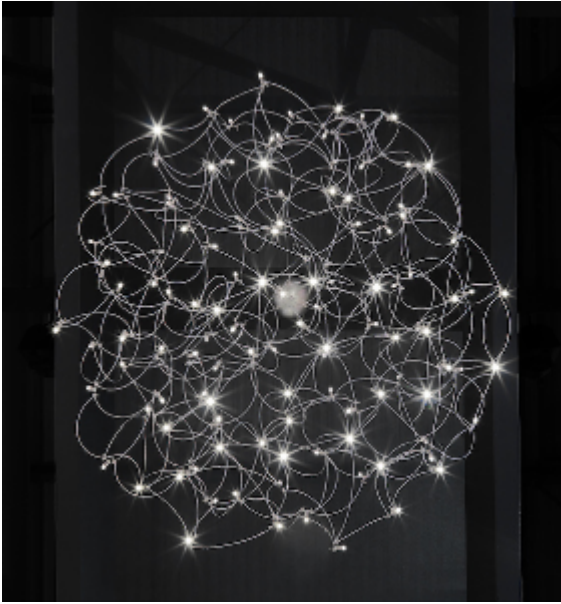

Product data sheet

Date: September 30th 2021

ABOUT **CURLED SUSPENSION**

by Jan Pauwels

Curled LEDs become CurLED. This fixture has curved metal rods that gives it a more romantic look. All the E10 LED light bulbs give the hypnotizing result of a stellar creation. Every Curled is handmade, the E10 lamps are placed randomly, making every model unique. (see model Sirio for the version with led circuit boards)

DIMENSIONS

L 200 cm 78.7 inch
H 40 cm 15.7 inch
W 40 cm 15.7 inch

CANOPY

Ø 20 cm 7.9 inch
H 5 cm 2 inch

CABLELENGTH

Up to 200 cm 78 inch

LIGHTSOURCE

80 x led E10, 12V/0,33W,
2600K, 1840LM

INCLUDED

Yes

 3	 5	
2.5	3	200x65x50cm 34x34x17cm

FINISH

Nickel
Brass
Copper
Blackbrass

TYPE.NR

TYPE	suspension
STANDARD	The fixture is supplied with lamps. Black canopy with cover plate in matching colour of the fixture. Leading and trailing edge dimmable.
OPTIONAL	Downlight led 2700K 12V – 3W. 3000K or 3500K led.
TRANSFORMER/DRIVER	SCPower KVF-12030-TDW
DIMMING	leading and trailing edge