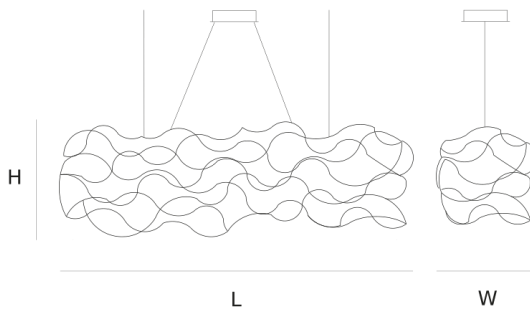

DIMENSIONS

L 200 cm 78.7 inch
H 40 cm 15.7 inch
W 40 cm 15.7 inch

CANOPY

Ø 20 cm 7.9 inch
H 5 cm 2 inch

CABLELENGTH

Up to 200 cm 78 inch

LIGHTSOURCE

80 x led E10, 12V/0,33W,
2600K, 1840LM

INCLUDED

Yes

 3	 5	
2.5	3	200x65x50cm 34x34x17cm

FINISH

Nickel
Brass
Copper
Blackbrass

TYPE.NR

TYPE	suspension
STANDARD	The fixture is supplied with lamps. Black canopy with cover plate in matching colour of the fixture. Leading and trailing edge dimmable.
OPTIONAL	Downlight led 2700K 12V – 3W. 3000K or 3500K led.
TRANSFORMER/DRIVER	SCPower KVF-12030-TDW
DIMMING	leading and trailing edge