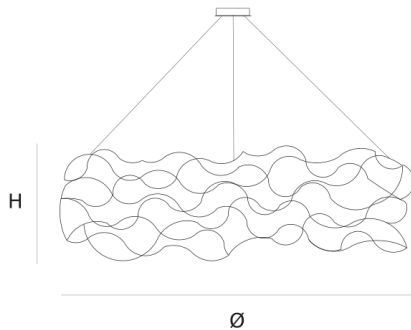

DIMENSIONS

Ø 200 cm 78.7 inch
H 40 cm 15.7 inch

CANOPY

Ø 20 cm 7.9 inch
H 7.5 cm 3 inch

CABLELENGTH

Up to 200 cm 78 inch

LIGHTSOURCE

200 x led E10,
12V/0,33W, 2600K,
4600LM

INCLUDED

Yes

FINISH

Nickel
Brass
Copper
Blackbrass

TYPE.NR

TYPE	suspension
STANDARD	The fixture is supplied with lamps. Black canopy with cover plate in matching colour of the fixture. Leading and trailing edge dimmable.
OPTIONAL	Downlight led 2700K 12V – 3W. 3000K or 3500K led.
TRANSFORMER/DRIVER	SCPower KVF-12100-TDW
DIMMING	leading and trailing edge