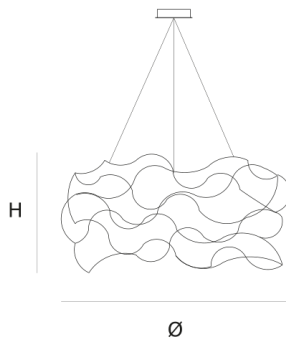

DIMENSIONS

Ø 70 cm 27.6 inch
H 30 cm 11.8 inch

CANOPY

Ø 20 cm 7.9 inch
H 5 cm 2 inch

CABLELENGTH

Up to 200 cm 78 inch

LIGHTSOURCE

50 x led E10, 12V/0,33W,
2600K, 1150LM

INCLUDED

Yes

 2  10  83x83x41cm

FINISH

Nickel 
Brass 
Copper 
Blackbrass 

TYPE.NR

TYPE	suspension
STANDARD	The fixture is supplied with lamps. Black canopy with cover plate in matching colour of the fixture. Leading and trailing edge dimmable.
OPTIONAL	Downlight led 2700K 12V – 3W. 3000K or 3500K led.
TRANSFORMER/DRIVER	SCPower KVF-12030-TDW
DIMMING	leading and trailing edge