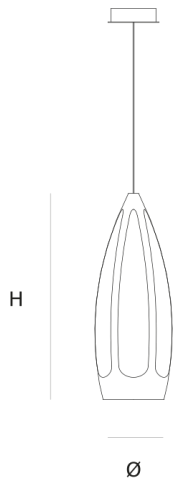

Product data sheet

Date: September 29th 2021

ABOUT COMPASS BIG

SUSPENSION by Jos Muller

Compass will lead the light in the right direction. The name refers to the shape obtained by an imaginary cross-section of the structure. The cast aluminium fixture is specially designed for led. Polished aluminium with rough incisions where the skin of the cast is visible. The led is covered with an opal disk to have a very wide diffused light

DIMENSIONS

Ø 13 cm 5.1 inch
H 36 cm 14.2 inch

LIGHTSOURCE

Led 24,3W, citizen,
2700K, 2377LM

FINISH

Aluminium
polished

TYPE.NR

CANOPY

Ø 17 cm 6.7 inch
H 5 cm 2 inch

INCLUDED

Yes

CABLELENGTH

Up to 200 cm 78 inch

 7  8  60x30x25cm

TYPE	suspension
STANDARD	The fixture is supplied with a black canopy with cover plate in mirror polished stainless steel. Transparent cable. Trailing edge dimmable.
OPTIONAL	
TRANSFORMER/DRIVER	Meanwell LCM-25DA
DIMMING	Dali