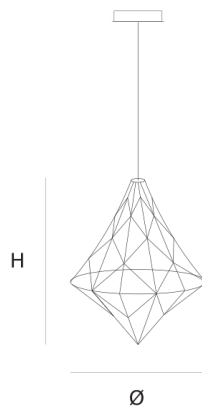

Product data sheet

Date: September 29th 2021

ABOUT NOBILIS CHANDELIER

by Jan Pauwels

A modern reinterpretation of grandma's old chandelier. The E10 light bulbs and tiny metal rods are the only two basic elements of this light fixture. They give the fixture its shape and structure.

DIMENSIONS

Ø 100 cm 39.4 inch
H 120 cm 47.2 inch

CANOPY

Ø 20 cm 7.9 inch
H 7.5 cm 3 inch

CABLELENGTH

Up to 200 cm 78 inch

LIGHTSOURCE

178 x led E10, 12V/0,33W,
2600K, 4094LM

INCLUDED

Yes

 5  70  108x108x140cm

FINISH

Nickel
Brass
Copper
Blackbrass

TYPE.NR

TYPE	chandelier
STANDARD	The fixture is supplied with lamps. Black canopy with cover plate in matching colour of the fixture. Leading and trailing edge dimmable.
OPTIONAL	3000K or 3500K led.
TRANSFORMER/DRIVER	SCPower KVF-12060-TDW
DIMMING	leading and trailing edge