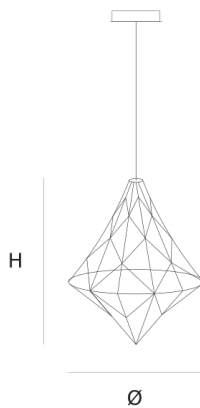

Product data sheet

Date: September 29th 2021

ABOUT NOBILIS CHANDELIER

by Jan Pauwels

A modern reinterpretation of grandma's old chandelier. The E10 light bulbs and tiny metal rods are the only two basic elements of this light fixture. They give the fixture its shape and structure.

DIMENSIONS

Ø 55 cm 21.7 inch
H 70 cm 27.6 inch

CANOPY

Ø 20 cm 7.9 inch
H 5 cm 2 inch

CABLELENGTH

Up to 200 cm 78 inch

LIGHTSOURCE

67 x led E10, 12V/0,33W,
2600K, 1541LM

INCLUDED

Yes

 2	 2	
		57x57x57cm
		1 34x34x17cm

FINISH

Nickel
Brass
Copper
Blackbrass

TYPE.NR

TYPE	chandelier
STANDARD	The fixture is supplied with lamps. Black canopy with cover plate in matching colour of the fixture. Leading and trailing edge dimmable.
OPTIONAL	3000K or 3500K led.
TRANSFORMER/DRIVER	SCPower KVF-12030-TDW
DIMMING	leading and trailing edge