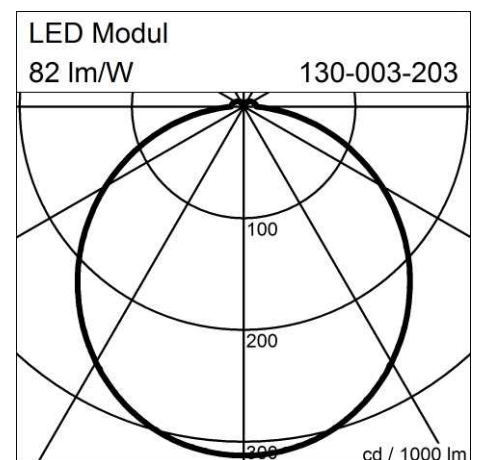

# QUATTRA (130-003-224-E01)

Manufacturer: Schmitz-Leuchten GmbH & Co. KG  
130-003-224-E01 QUATTRA  
Surface: silvergrey  
Measurements (LxBxH): 280 x 880 x 70 mm  
Light distribution: direct  
Lightsource: LED, 4000K, Ra>80  
Connected load: max. 51 W  
Luminous flux of luminaire: 4200 lm  
Luminous efficacy: 82 lm/W  
Control Mode: DIM DALI  
Weight: 6 kg  
degree of protection: IP20  
protection class: 1

## Lighting Data

Lightsource: LED, 4000K, Ra>80  
Luminous flux of luminaire: 4200 lm  
Luminous efficacy: 82lm/W  
Connected load: 51 W  
Measurements (LxBxH): 280 x 880 x 70 mm  
Energy Efficiency Classification (EEC): A++,A+,A