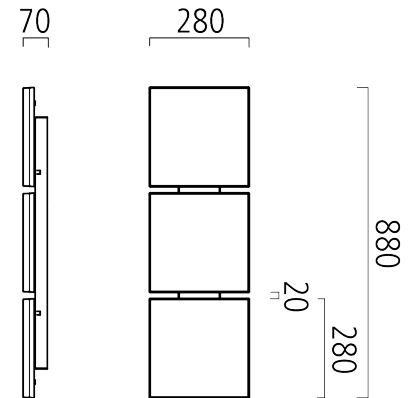

# QUATTRA (130-003-224-E01)

Manufacturer: Schmitz-Leuchten GmbH & Co. KG  
130-003-224-E01 QUATTRA  
Surface: silvergrey  
Measurements (LxBxH): 280 x 880 x 70 mm  
Light distribution: direct  
Lightsource: LED, 4000K, Ra>80  
Connected load: max. 51 W  
Luminous flux of luminaire: 4200 lm  
Luminous efficacy: 82 lm/W  
Control Mode: DIM DALI  
Weight: 6 kg  
degree of protection: IP20  
protection class: 1

## Lighting Data

Lightsource: LED, 4000K, Ra>80  
Luminous flux of luminaire: 4200 lm  
Luminous efficacy: 82lm/W  
Connected load: 51 W  
Measurements (LxBxH): 280 x 880 x 70 mm  
Energy Efficiency Classification (EEC): A++,A+,A