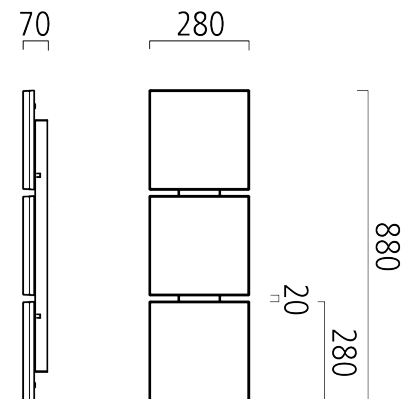

# QUATTRA (130-003-223)

Manufacturer: Schmitz-Leuchten GmbH & Co. KG  
130-003-223 QUATTRA  
Surface: silvergrey  
Measurements (LxBxH): 280 x 880 x 70 mm  
Light distribution: direct  
Lightsource: LED, 3000K, Ra>80  
Connected load: max. 51 W  
Luminous flux of luminaire: 3990 lm  
Luminous efficacy: 77 lm/W  
Control Mode: DIM DALI  
Weight: 6 kg  
degree of protection: IP20  
protection class: 1

## Lighting Data

Lightsource: LED, 3000K, Ra>80  
Luminous flux of luminaire: 3990 lm  
Luminous efficacy: 77lm/W  
Connected load: 51 W  
Measurements (LxBxH): 280 x 880 x 70 mm  
Energy Efficiency Classification (EEC): A++,A+,A