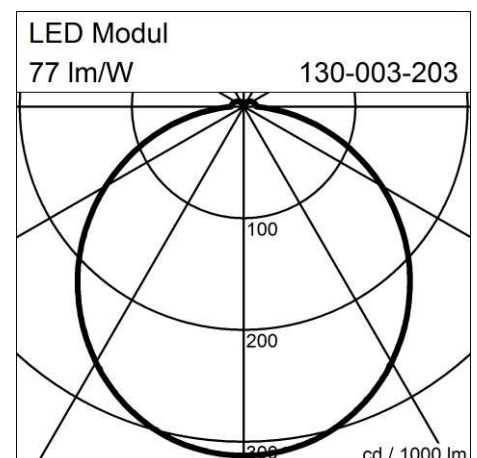

# QUATTRA (130-003-223)

Manufacturer: Schmitz-Leuchten GmbH & Co. KG  
130-003-223 QUATTRA  
Surface: silvergrey  
Measurements (LxBxH): 280 x 880 x 70 mm  
Light distribution: direct  
Lightsource: LED, 3000K, Ra>80  
Connected load: max. 51 W  
Luminous flux of luminaire: 3990 lm  
Luminous efficacy: 77 lm/W  
Control Mode: DIM DALI  
Weight: 6 kg  
degree of protection: IP20  
protection class: 1

## Lighting Data

Lightsource: LED, 3000K, Ra>80  
Luminous flux of luminaire: 3990 lm  
Luminous efficacy: 77lm/W  
Connected load: 51 W  
Measurements (LxBxH): 280 x 880 x 70 mm  
Energy Efficiency Classification (EEC): A++,A+,A