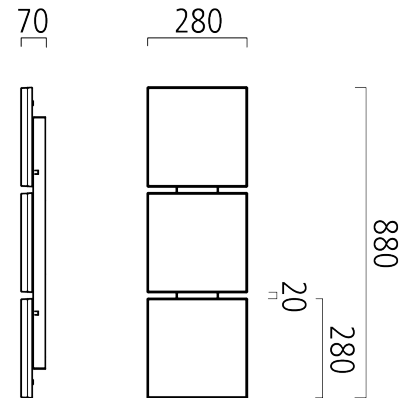

QUATTRA (130-003-203)

Manufacturer: Schmitz-Leuchten GmbH & Co. KG
130-003-203 QUATTRA
Surface: silvergrey
Measurements (LxBxH): 280 x 880 x 70 mm
Light distribution: direct
Lightsource: LED, 3000K, Ra>80
Connected load: max. 51 W
Luminous flux of luminaire: 3990 lm
Luminous efficacy: 77 lm/W
Control Mode: ON/OFF
Weight: 6 kg
degree of protection: IP20
protection class: 1

Lighting Data

Lightsource: LED, 3000K, Ra>80
Luminous flux of luminaire: 3990 lm
Luminous efficacy: 77lm/W
Connected load: 51 W
Measurements (LxBxH): 280 x 880 x 70 mm
Energy Efficiency Classification (EEC): A++,A+,A