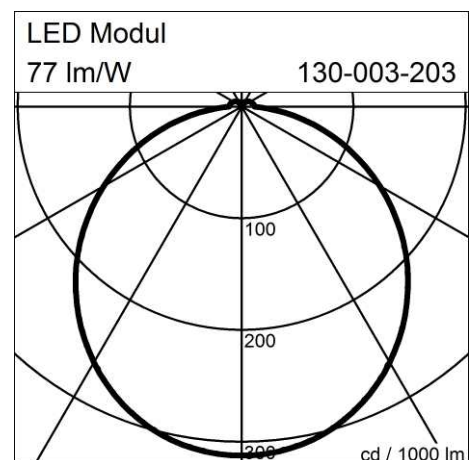

QUATTRA (130-003-203)

Manufacturer: Schmitz-Leuchten GmbH & Co. KG
130-003-203 QUATTRA
Surface: silvergrey
Measurements (LxBxH): 280 x 880 x 70 mm
Light distribution: direct
Lightsource: LED, 3000K, Ra>80
Connected load: max. 51 W
Luminous flux of luminaire: 3990 lm
Luminous efficacy: 77 lm/W
Control Mode: ON/OFF
Weight: 6 kg
degree of protection: IP20
protection class: 1

Lighting Data

Lightsource: LED, 3000K, Ra>80
Luminous flux of luminaire: 3990 lm
Luminous efficacy: 77lm/W
Connected load: 51 W
Measurements (LxBxH): 280 x 880 x 70 mm
Energy Efficiency Classification (EEC): A++,A+,A