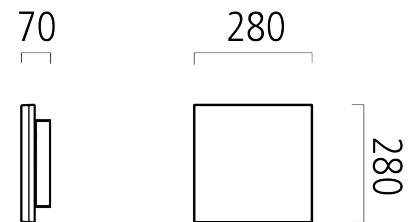

QUATTRA (130-001-223)

Manufacturer: Schmitz-Leuchten GmbH & Co. KG
130-001-223 QUATTRA
Surface: silvergrey
Measurements (LxBxH): 280 x 280 x 70 mm
Light distribution: direct
Lightsource: LED, 3000K, Ra>80
Connected load: max. 17 W
Luminous flux of luminaire: 1330 lm
Luminous efficacy: 77 lm/W
Control Mode: DIM DALI
Weight: 2 kg
degree of protection: IP20
protection class: 1

Lighting Data

Lightsource: LED, 3000K, Ra>80
Luminous flux of luminaire: 1330 lm
Luminous efficacy: 77lm/W
Connected load: 17 W
Measurements (LxBxH): 280 x 280 x 70 mm
Energy Efficiency Classification (EEC): A++,A+,A