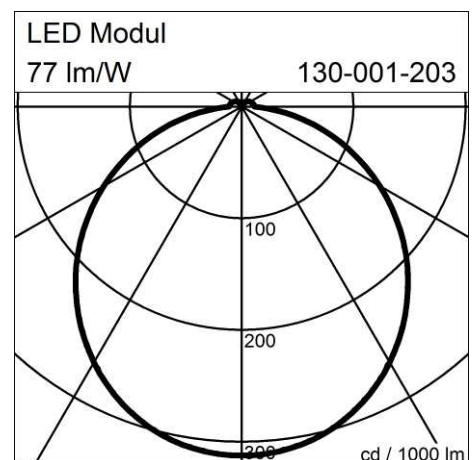

QUATTRA (130-001-223)

Manufacturer: Schmitz-Leuchten GmbH & Co. KG
130-001-223 QUATTRA
Surface: silvergrey
Measurements (LxBxH): 280 x 280 x 70 mm
Light distribution: direct
Lightsource: LED, 3000K, Ra>80
Connected load: max. 17 W
Luminous flux of luminaire: 1330 lm
Luminous efficacy: 77 lm/W
Control Mode: DIM DALI
Weight: 2 kg
degree of protection: IP20
protection class: 1

Lighting Data

Lightsource: LED, 3000K, Ra>80
Luminous flux of luminaire: 1330 lm
Luminous efficacy: 77lm/W
Connected load: 17 W
Measurements (LxBxH): 280 x 280 x 70 mm
Energy Efficiency Classification (EEC): A++,A+,A