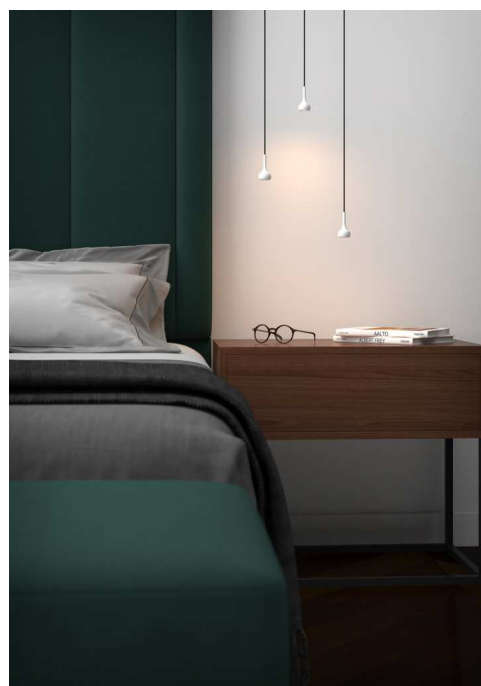

MINI C-197

Designer Nacho Timón

Application Pendant light

Frame Steel

Diffuser Aluminium

Bulb Led

Power 3 W

Lumen 195 lm

Kelvin 3.000K

Switch No

IP 20

Class I

F Installation on flammable surfaces

Finishes

NM-Matt nickel

B-White

COS-Satin copper

C-Chrome

N-Black

Dimensions