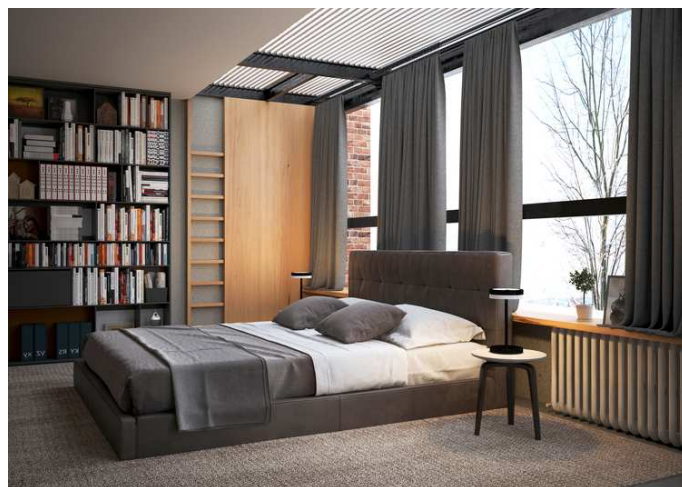

# CIRCULAR PS-203

Collection CIRCULAR

Designer Aggo Estudi

Application Table lamp

Frame Steel

Diffuser Aluminium

Bulb Led

Power 13 W

Lumen 1.250 lm

Kelvin 3.000K

Dimmable Push

Switch No

IP 20

Class I

F Installation on flammable surfaces

Energy efficiency