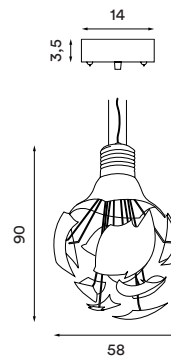

Scheisse

Scheisse – Item no. 280

Design: Hans Bleken Rud

Year: 2008

Type: Pendant lamp

Shade colour: Off-white

Shade material: Aluminium

Body material: Steel

Wire: Transparent, 250 cm

Bulb: E27, Max. 200 W

Voltage: 220V - 240V - 50Hz

Net weight: 3.3 kg

Spare parts available: Shade elements

Dimensions and light direction

Recommended bulb