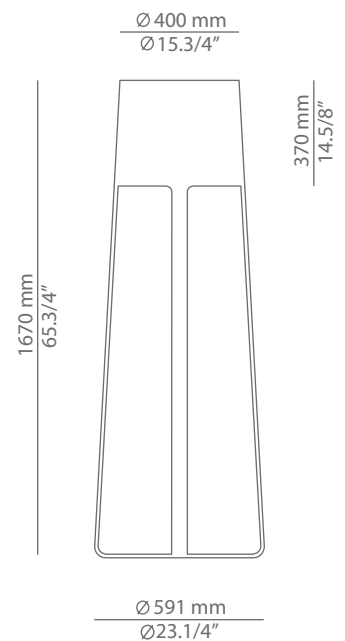

POUPLE

P-2949

floor lamp

Date	Type
Project	
Location	
Model #	Quantity
Specifier	

Description

Floor lamp made of polyurethane foam.
Additional top glass diffuser kit optional.
Cord dimmer.

Pictures above might not show the specified dimensions or material. They are for illustration purposes only.

Ordering information

Product Code	Lamp	Finish	Accessories
P-2949	LED or Fluor. up to 20W / E27 / 230V (not included) Dimmable when using dim. lamps	26 BLK Black 74 WH L White CUSTOM	Top Glass diffuser 122949000