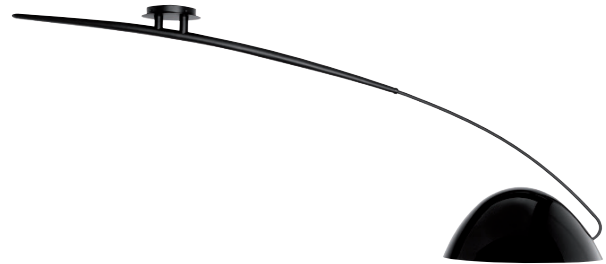

PLUMA T-2955

suspension

Date	Type
Project	
Location	
Model #	Quantity
Specifier	

Description

Metallic pendant with rotating arm up to 180°.
Acrylic shade.
Bottom acrylic diffuser kit optional for black shade.

Pictures above might not show the specified dimensions or material. They are for illustration purposes only.

Ordering information

Product Code	Lamp	Finish	Shade	Accessories
T-2955	LED or Fluor. up to 20W E27 / 230V (not included) Dimmable when using dim. lamps	26 BLK Black CUSTOM	64 BLK L Black 27 WH White CUSTOM	Acrylic bottom diffuser 122959000 (black shade only)