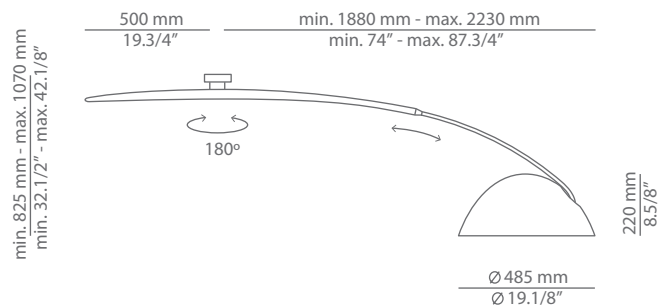

PLUMA T-2955

suspension

Date	Type
Project	
Location	
Model #	Quantity
Specifier	

Description

Metallic pendant with rotating arm up to 180°.
Acrylic shade.
Bottom acrylic diffuser kit optional for black shade.

Pictures above might not show the specified dimensions or material. They are for illustration purposes only.

Ordering information

Product Code	Lamp	Finish	Shade	Accessories
T-2955	LED or Fluor. up to 20W E27 / 230V (not included) Dimmable when using dim. lamps	26 BLK Black CUSTOM	64 BLK L Black 27 WH White CUSTOM	Acrylic bottom diffuser 122959000 (black shade only)