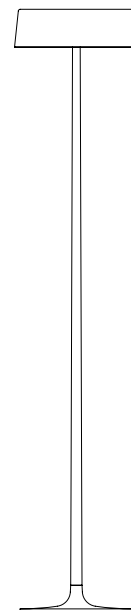

TECHNICAL SHEET

0308-00 MEDIUM

Mounting: Lampada da tavolo / Table lamp

Environment: Indoor - IP20

Materials: Metallo / Metal

Voltage: 230V 50/60Hz

Source: E14 - 3 x 5W LED

Lumen: /

Dimming: Dimmer on cable

0308-01 SMALL

Mounting: Lampada da tavolo / Table lamp

Environment: Indoor - IP20

Materials: Metallo / Metal

Voltage: 230V 50/60Hz

Source: E14 - 2 x 5W LED

Lumen: /

Dimming: /

0308-12 HIGH

Mounting: Lampada da terra / floor lamp

Environment: Indoor - IP20

Materials: Metallo / Metal

Voltage: 230V 50/60Hz

Source: E14 - 3 x 5W LED

Lumen: /

Dimming: Dimmer on cable

0308-00

0308-01

0308-12

Ø33 x H32

Ø23 x H22,5

Ø33 x H160

Finiture / Finishes