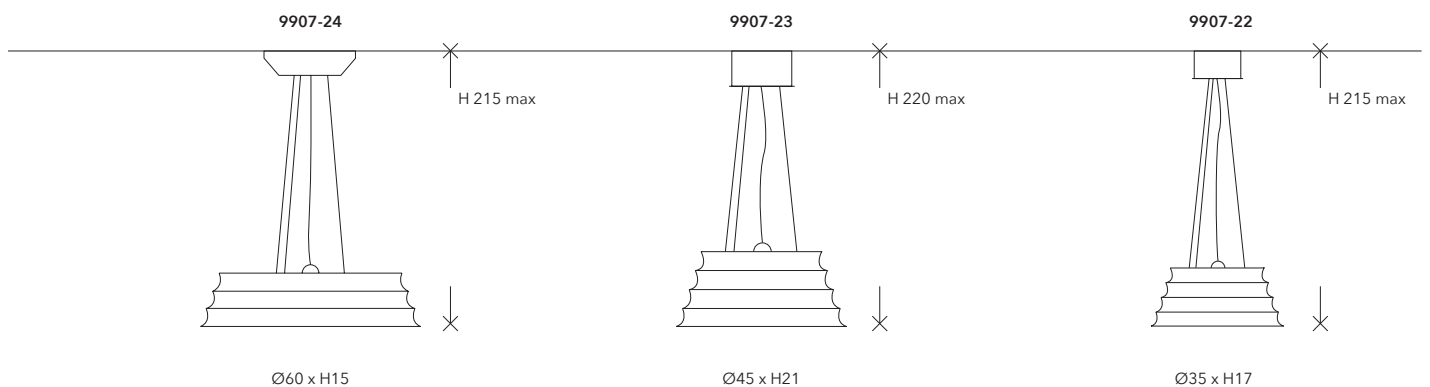

### 9907-22 SMALL

Mounting: Sospensione / Suspension

Environment: Indoor - IP20

Materials: Metallo e vetro / Metal and glass

Voltage: 230V 50/60Hz

Source: 1 x 10W - E27 LED

Lumen: /

Dimming: /